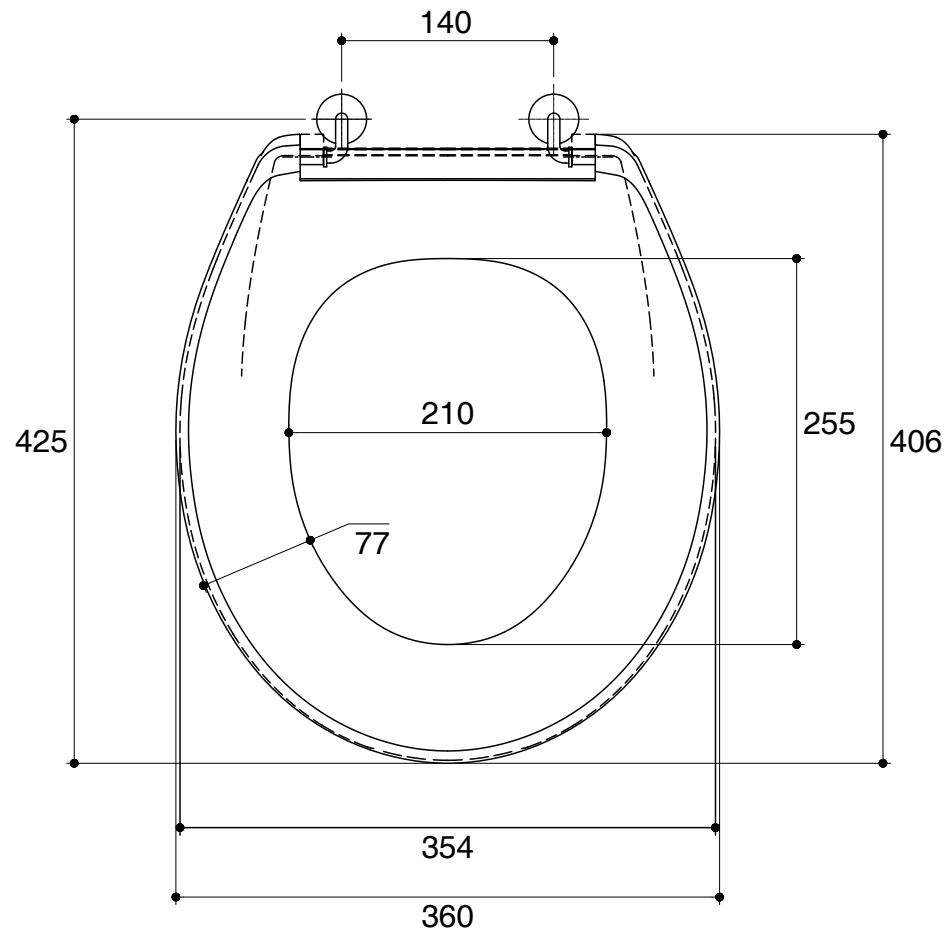

Dimensions are approximate.

Unit: mm

SKU	K-17900X-WK
Name	TOILET SEAT
Description	TOILET SEAT
KARAT	

* The recommended dimension for installation can be adjusted according to user preferences and layout.