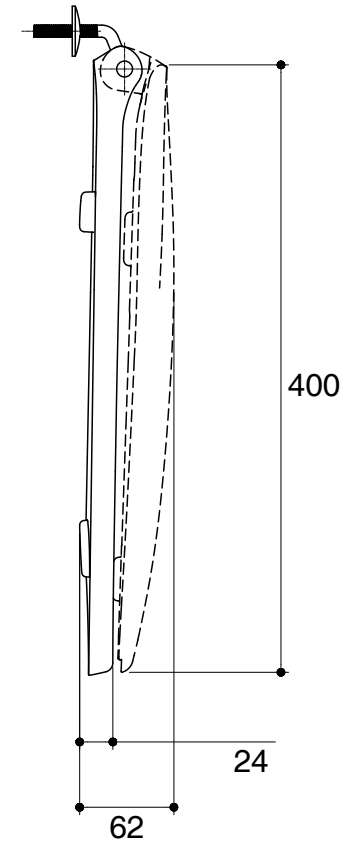

Dimensions are approximate.

Unit: mm

SKU	K-17900X-WK
Name	TOILET SEAT
Description	TOILET SEAT
KARAT	

* The recommended dimension for installation can be adjusted according to user preferences and layout.